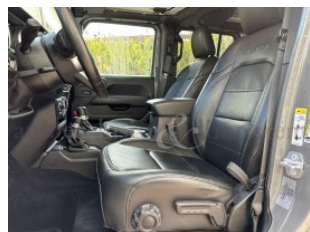

Jeep Wrangler Unlimited Sahara

IQ1505

Fuoristrada	Year: 2018	Price: ----	
KM: 82.688	Engine cubic capacity: 2143	HP: 200	Fuel Type: Diesel
Exterior Color: Grigio Pastello		Interior: Pelle nera	

Optionals: